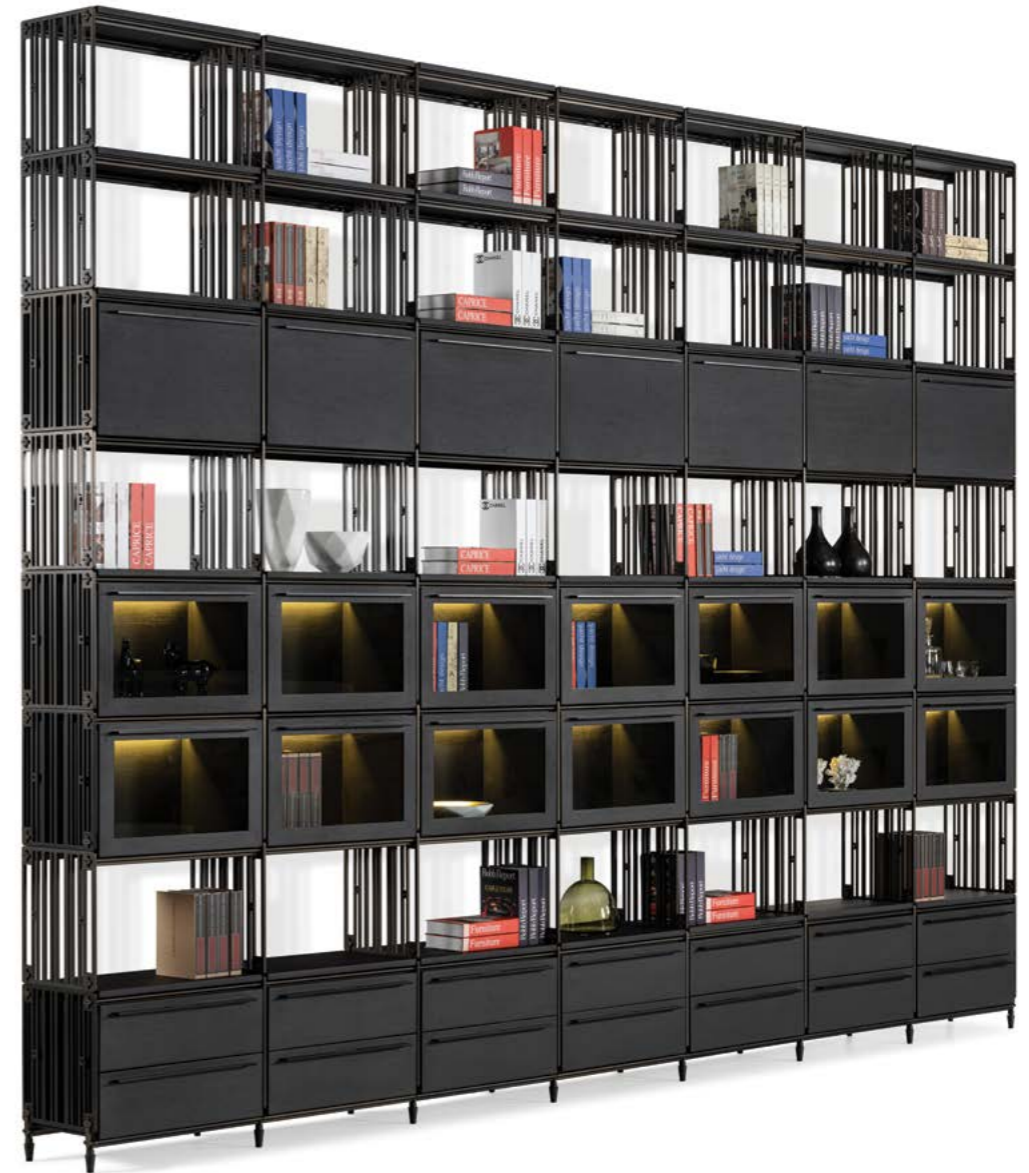

COCO
LAMP

COLETTE
CHAIR

JELLY
LAMP

EPHESUS
LAMP

JELLY
LAMP

MOBIBEES
LIBRARY

MOBIBEES
SIDEBOARD

TROPICANA
ROUND TABLE

ROSALINDA
CABINET

VERSUS
BED

VERSUS
DRESSER & MIRROR

VERSUS
NIGHTSTAND

VERSUS
LAMP

NEW COLLECTION

VERSUS

CONSOLE WITH LEATHER

ROSALINDA
NESTING TABLES

VERSUS
CONSOLE WITH SLATS

INTERIOR
DESIGN

VERSUS
BENCH

VERSUS
LIBRARY

VERSUS
CONSOLE WITH SLATS

VERSUS
CONSOLE WITH LEATHER

VERSUS
SIDE TABLE